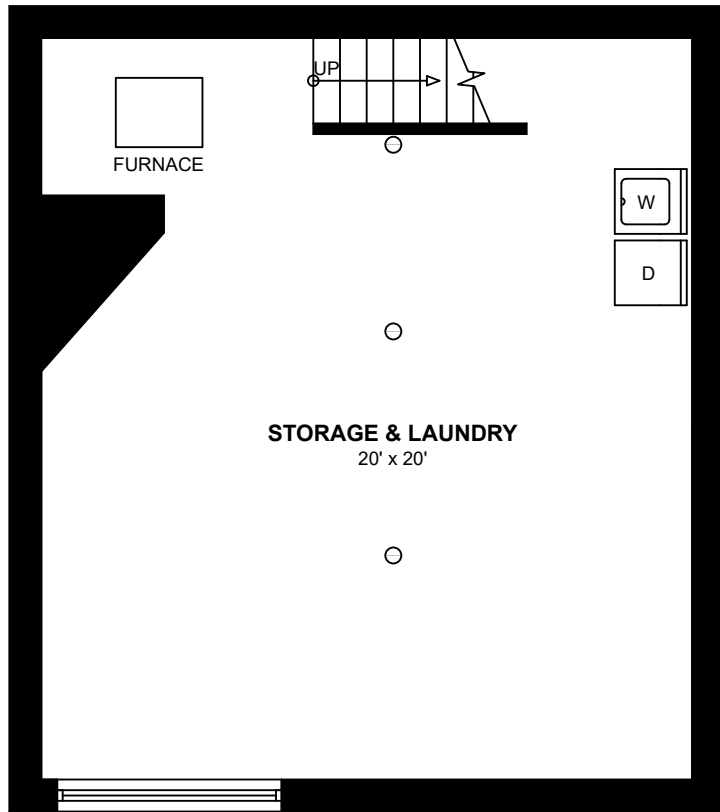

PARKWOOD HILLS

Two Bedroom Townhomes

Ranging from 999 to 1,001 sq. ft.

This floor plan represents a 999 sq. ft. townhome

BASEMENT FLOOR PLAN

GROUND FLOOR PLAN

SECOND FLOOR PLAN