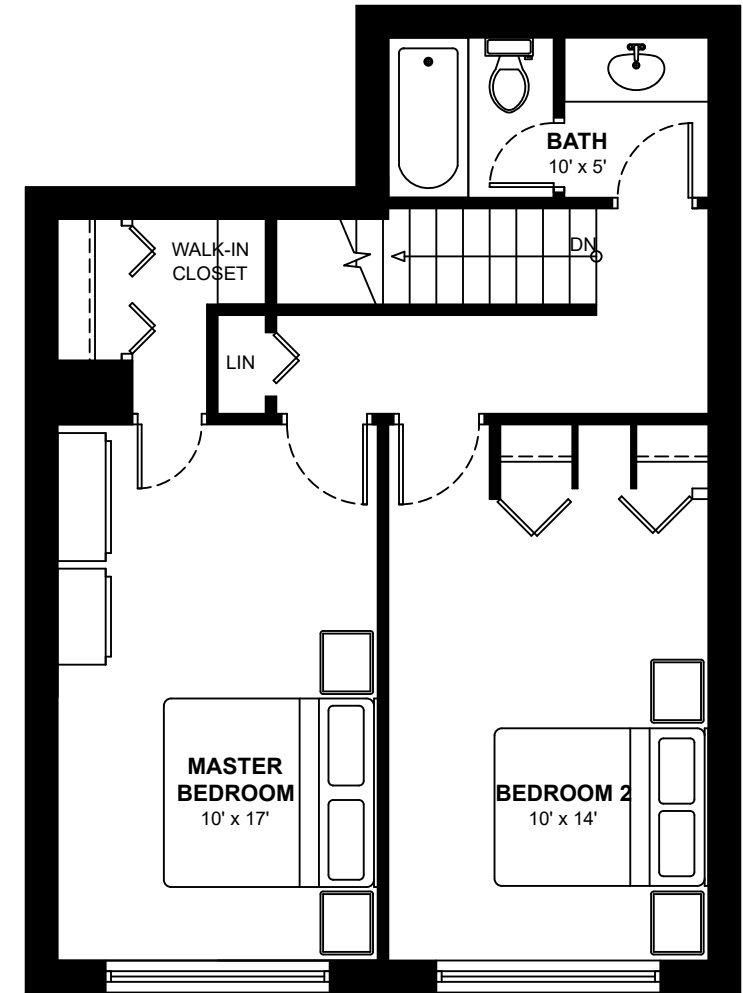

PARKWOOD HILLS

Two Bedroom Townhomes

Ranging from 999 to 1,001 sq. ft.

This floor plan represents a 999 sq. ft. townhome

BASEMENT FLOOR PLAN

GROUND FLOOR PLAN

SECOND FLOOR PLAN