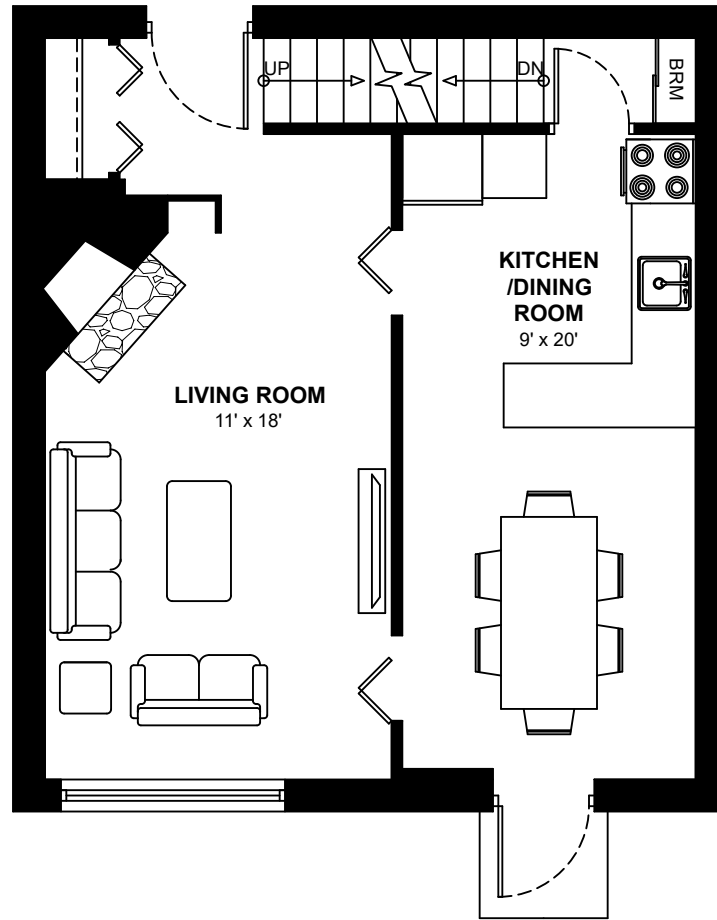

PARKWOOD HILLS

Two Bedroom Townhomes

Ranging from 999 to 1,001 sq. ft.

This floor plan represents a 999 sq. ft. townhome

BASEMENT FLOOR PLAN

GROUND FLOOR PLAN

SECOND FLOOR PLAN